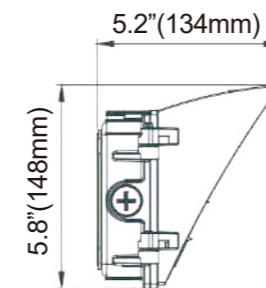

OUTDOOR
LIGHTING SERIES

LED SEMI-CUTOFF WALL PACK

Features

- Simple, clean and stylish appearance.
- UV resistant lens and coating.
- Uniform and soft light.
- Suitable for wet location.
- Watts & CCT selectable.
- Built-in Microwave sensor and EM backup for option.
- Built-in DC12V or External AC120V photocell. AC120-347V available.

OUTDOOR
LIGHTING SERIES

Accessories

Dimensions

Specifications

Part No.	Input Voltage	Power	CCT	Lumens	Beam Angle
TS-WPK05-28W-H-50K	AC120-277V	28W	5000K	3,640lm	55° x 105°
TS-WPK05-40W-H-50K		40W		5,200lm	
TS-WPK05-60W-H-50K		60W		7,800lm	
TS-WPK05-80W-H-50K		80W		10,400lm	
TS-WPK05-75W-H-TCP		75-60-45W	30-40-50K	9,750-7,800-5,850lm	