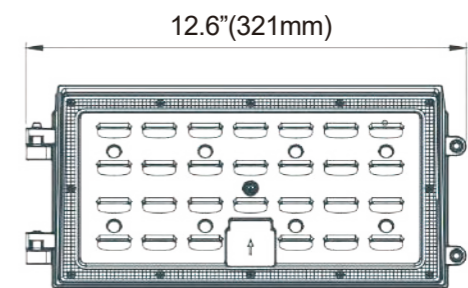

OUTDOOR
LIGHTING SERIES

LED SEMI-CUTOFF WALL PACK

Features

- Simple, clean and stylish appearance.
- UV resistant lens and coating.
- Uniform and soft light.
- Suitable for wet location.
- Watts & CCT selectable.
- Built-in Microwave sensor and EM backup for option.
- Built-in DC12V or External AC120V photocell. AC120-347V available.

OUTDOOR
LIGHTING SERIES

Accessories

Dimensions

Specifications

Part No.	Input Voltage	Power	CCT	Lumens	Beam Angle
TS-WPK05-28W-H-50K	AC120-277V	28W	5000K	3,640lm	55° x 105°
TS-WPK05-40W-H-50K		40W		5,200lm	
TS-WPK05-60W-H-50K		60W		7,800lm	
TS-WPK05-80W-H-50K		80W		10,400lm	
TS-WPK05-75W-H-TCP		75-60-45W	30-40-50K	9,750-7,800-5,850lm	