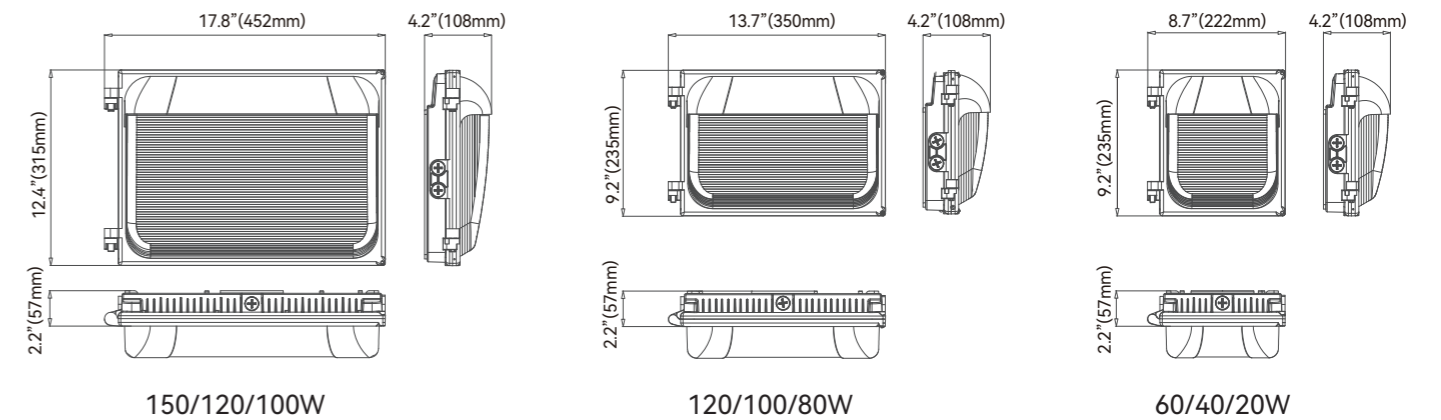

LED TRADITIONAL SLIM WALL PACK

Features

- Slim design makes it more unique.
- Watts & CCT selectable.
- Wire guard available.
- ON / OFF photocell.
- EM backup for option.
- AC120-347V available.

Accessories

Dimensions

Specifications

Part No.	Input Voltage	Power	CCT	Lumens	Viewing Angle
TS-WP17GS-20W-50K	AC120-277V	20W	5000K	2,400lm	110°
TS-WP17GS-40W-50K		40W		4,800lm	
TS-WP17GS-60W-50K		60W		7,200lm	
TS-WP17GM-80W-50K		80W		9,600lm	
TS-WP17GM-100W-50K		100W		12,000lm	
TS-WP17GM-120W-50K		120W		14,400lm	
TS-WP17GL-150W-50K		150W	18,000lm		
TS-WP17GS-60W-TCP		60-40-20W	30-40-50K	7,200-4,800-2,400lm	
TS-WP17GM-120W-TCP		120-100-80W	14,400-12,000-9,600lm		
TS-WP17GL-150W-TCP		150-120-100W	18,000-14,400-12,000lm		