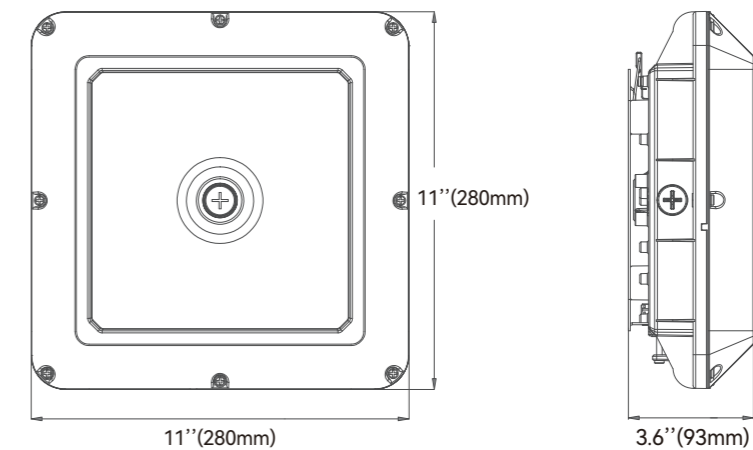

### Features

- New & unique appearance with a bigger light-emitting area.
- Watts & CCT selectable.
- Conduit-mounted, surface-mounted, yoke-mounted and wall-mounted.
- ON / OFF photocell.
- Compatible with a variety of sensors include PIR, microwave.
- AC120-347V & 277-480V available.

### Dimensions