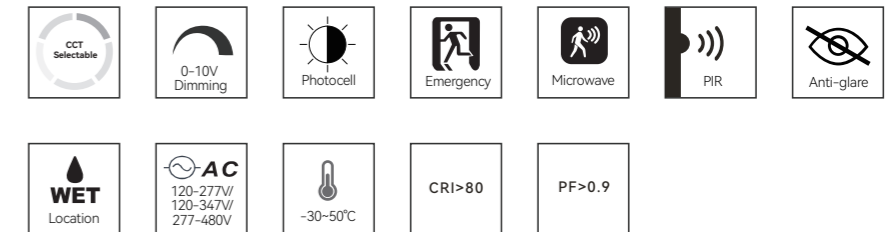

Features

- New & unique appearance with a bigger light-emitting area.
- Watts & CCT selectable.
- Conduit-mounted, surface-mounted, yoke-mounted and wall-mounted.
- ON / OFF photocell.
- Compatible with a variety of sensors include PIR, microwave.
- AC120-347V & 277-480V available.

OUTDOOR
LIGHTING SERIES